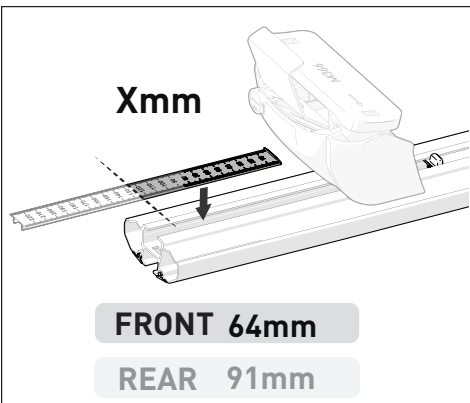

VEHICLE	KIT	CROSSBAR
Toyota Aurion 4dr Sedan	DK114	SZ118
RUNNING DATES	06 - 11	
VEHICLE NOTES		

VISIT THE ONLINE CALCULATOR FOR CURRENT SYSTEM LOAD LIMIT DATA

DYNAMIC ROAD LOAD LIMIT (NOTE: DIFFERENT ON AND OFF ROAD CARGO LIMIT)
***USE THE VEHICLE MANUFACTURER'S MAXIMUM ROOF ALLOWANCE IF IT IS LOWER THAN THE FIGURE LISTED**

LOAD LIMIT	SYSTEM WEIGHT	ON ROAD CARGO LIMIT	OFF ROAD CARGO LIMIT (ON ROAD CARGO LIMIT / 2)
UP TO 60 kg * 132 lb	5 kg 11lb	UP TO 55 kg 121 lb	UP TO 28 kg 61 lb

OR

PAD AND CLAMP DETAILS

MEASUREMENT STRIPS