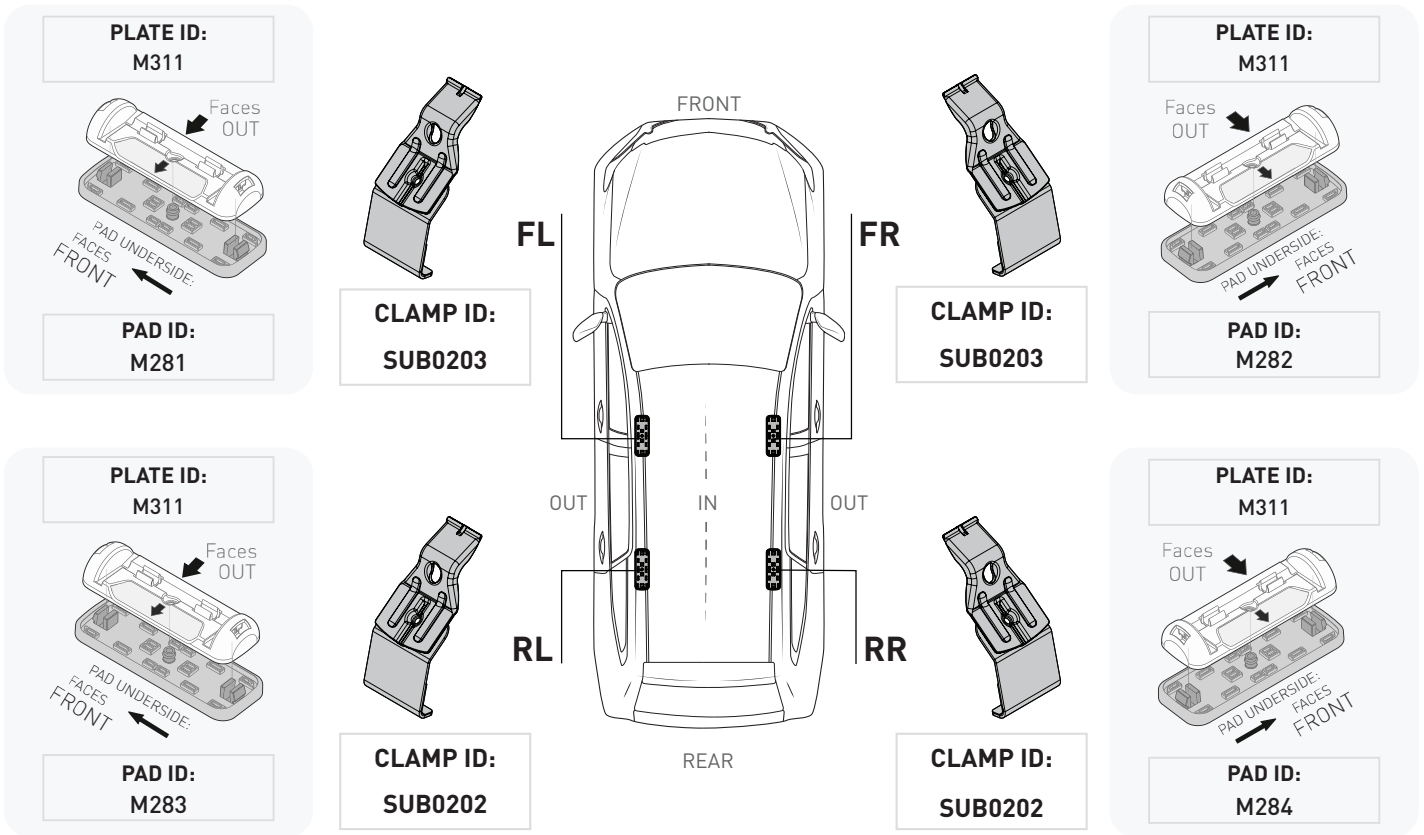

VEHICLE	KIT	CROSSBAR
Toyota Aurion 4dr Sedan	DK114	SZ118
RUNNING DATES	06 - 11	
VEHICLE NOTES		

VISIT THE ONLINE CALCULATOR FOR CURRENT SYSTEM LOAD LIMIT DATA

DYNAMIC ROAD LOAD LIMIT (NOTE: DIFFERENT ON AND OFF ROAD CARGO LIMIT)
***USE THE VEHICLE MANUFACTURER'S MAXIMUM ROOF ALLOWANCE IF IT IS LOWER THAN THE FIGURE LISTED**

LOAD LIMIT	SYSTEM WEIGHT	ON ROAD CARGO LIMIT	OFF ROAD CARGO LIMIT (ON ROAD CARGO LIMIT / 2)
UP TO 60 kg * 132 lb	5 kg 11lb	UP TO 55 kg 121 lb	UP TO 28 kg 61 lb

OR

PAD AND CLAMP DETAILS

MEASUREMENT STRIPS